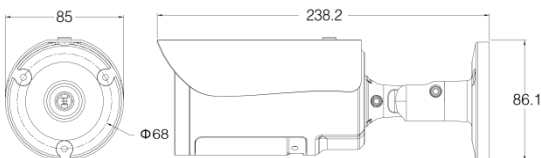

DIMENSION Unit : mm

MODEL	201AKHZ2-0402-12	
BASIC PARAMETER		
Image Sensor	1/2.8" SONY imx290 CMOS Sensor	
Chipset	Hi3516D	
Effective Pixels	2MP	
Min. Illumination	Color : 0.001Lux@F1.2 ; B&W : 0Lux@F1.2(IR on)	
IR Distance	40-50M (4x IR III Array IR Lamp)	
Lens	2.8-12mm varifocal lens	
Lens Port	D14	
Noise Reduction	3D digital noise reduction	
WDR	Support WDR (D-WDR) & (T-WDR) , > 120db	
BLC	Support	
S/N Ratio	≥50db (AGC closed)	
Image Settings	Support for brightness, contrast, saturation, white balance, AWB (automatic white balance), AGC (automatic gain), AE (automatic exposure); support privacy area; normal / 90 ° / 270 ° image rotation; Automatic, manual color to black and other switches.	
AUDIO / VIDEO ENCODING		
Encoding Format	H.265 Main Profile Encoding H.264 Baseline / Main Profile/High Profile Encoding	
Image Resolution	Main Stream	1920×1080 , 1-25(30)fps ; 1280×720 , 1-25(30)fps
	Sub Stream	704×576 , 1-25(30)fps ; 640×480 , 1-25(30)fps ;
Video Bit Rate	32Kbps-16Mbps continuously adjustable, support CBR / VBR	
Character Overlay	Support overlay for channel name, date and time, stream information, and position is adjustable.	
Audio Encoding	G.711	
Audio Bit Rate	64Kbps	
DATA TRANSMISSION & STORAGE		
Data Storage	Video, Image	
Storage Mechanism	Manual, automatic (cycle, timing, alarm switch, motion detection)	
Alarm Data	FTP, E-mail, Browser, Management software	
Protocol	TCP/IP,UDP,HTTP,DHCP,RTSP,DDNS,NTP,PPPOE,UPN P,SMTP,ONVIF	
Access	ONVIF	
Intelligent Analysis	Target Count, Object Left/Lost, Area Detection, Line Crossing, Scene Change, Face Detection optional	
Client Browse	Support IE6.0 and above browser browsing, support 8 users concurrent access (MAX)	
Mobile Client	Support iPhone, iPad, Android	
PORT		
Network	RJ45 10M / 100M network adaptive	
Analog video	Optional	
Audio	Optional	
Alarm	Optional	
TF card	Support MAX 128G	
RS485	Optional	
Reset Button	Support	
GENERAL		
Operation T/H	-20°C ~ 55°C/0%-90%	
Waterproof	IP66	
Power Source	DC12V / POE optional	
Power	<10W (max)	
Dimension (mm)	Camera : 85(W)*86.1(H)*238.2(L)mm ; With Package : 280mm(L)*125mm(W)*110mm(H)	
Weight/PCS (g)	N.W.:950g Packing: 1100g	
Outside Carton	18 pcs/carton. Dimension : 585mm(L)*400mm(W)*365mm(H)	