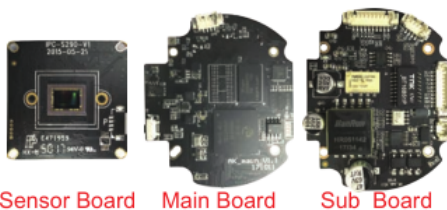

DIMENSION Unit : mm

MODEL	201AKHZ2-0402-12	
BASIC PARAMETER		
Image Sensor	1/2.8" SONY imx290 CMOS Sensor	
Chipset	Hi3516D	
Effective Pixels	2MP	
Min. Illumination	Color : 0.001Lux@F1.2 ; B&W : 0Lux@F1.2(IR on)	
IR Distance	40-50M (4x IR III Array IR Lamp)	
Lens	2.8-12mm varifocal lens	
Lens Port	D14	
Noise Reduction	3D digital noise reduction	
WDR	Support WDR (D-WDR) & (T-WDR) , > 120db	
BLC	Support	
S/N Ratio	≥50db (AGC closed)	
Image Settings	Support for brightness, contrast, saturation, white balance, AWB (automatic white balance), AGC (automatic gain), AE (automatic exposure); support privacy area; normal / 90 ° / 270 ° image rotation; Automatic, manual color to black and other switches.	
AUDIO / VIDEO ENCODING		
Encoding Format	H.265 Main Profile Encoding H.264 Baseline / Main Profile/High Profile Encoding	
Image Resolution	Main Stream	1920×1080 , 1-25(30)fps ; 1280×720 , 1-25(30)fps
	Sub Stream	704×576 , 1-25(30)fps ; 640×480 , 1-25(30)fps ;
Video Bit Rate	32Kbps-16Mbps continuously adjustable, support CBR / VBR	
Character Overlay	Support overlay for channel name, date and time, stream information, and position is adjustable.	
Audio Encoding	G.711	
Audio Bit Rate	64Kbps	
DATA TRANSMISSION & STORAGE		
Data Storage	Video, Image	
Storage Mechanism	Manual, automatic (cycle, timing, alarm switch, motion detection)	
Alarm Data	FTP, E-mail, Browser, Management software	
Protocol	TCP/IP,UDP,HTTP,DHCP,RTSP,DDNS,NTP,PPPOE,UPN P,SMTP,ONVIF	
Access	ONVIF	
Intelligent Analysis	Target Count, Object Left/Lost, Area Detection, Line Crossing, Scene Change, Face Detection optional	
Client Browse	Support IE6.0 and above browser browsing, support 8 users concurrent access (MAX)	
Mobile Client	Support iPhone, iPad, Android	
PORT		
Network	RJ45 10M / 100M network adaptive	
Analog video	Optional	
Audio	Optional	
Alarm	Optional	
TF card	Support MAX 128G	
RS485	Optional	
Reset Button	Support	
GENERAL		
Operation T/H	-20°C ~ 55°C/0%-90%	
Waterproof	IP66	
Power Source	DC12V / POE optional	
Power	<10W (max)	
Dimension (mm)	Camera : 85(W)*86.1(H)*238.2(L)mm ; With Package : 280mm(L)*125mm(W)*110mm(H)	
Weight/PCS (g)	N.W.:950g Packing: 1100g	
Outside Carton	18 pcs/carton. Dimension : 585mm(L)*400mm(W)*365mm(H)