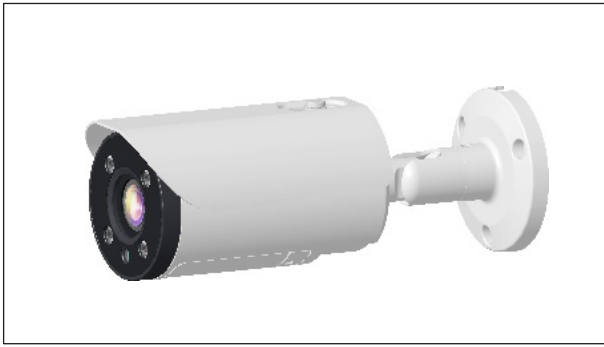

2MP H.265 True WDR IR Bullet IP Camera

FEATURES

- 1/2.8" SONY imx290 CMOS Sensor, 2MP full real-time recording
- Using the latest standard H.265 video compression technology, high compression ratio, accurate and stable stream control
- Temperature difference between CPU core and environment are controlled within 15 °C
- Housing with Aksu spraying process, anti-salt spray, corrosion resistance
- Industry ultra-high-level lightning protection anti-static design, anti-thunder 6KV, anti-static 15KV
- IP66 waterproof
- Support 128G TF card video storage, reset